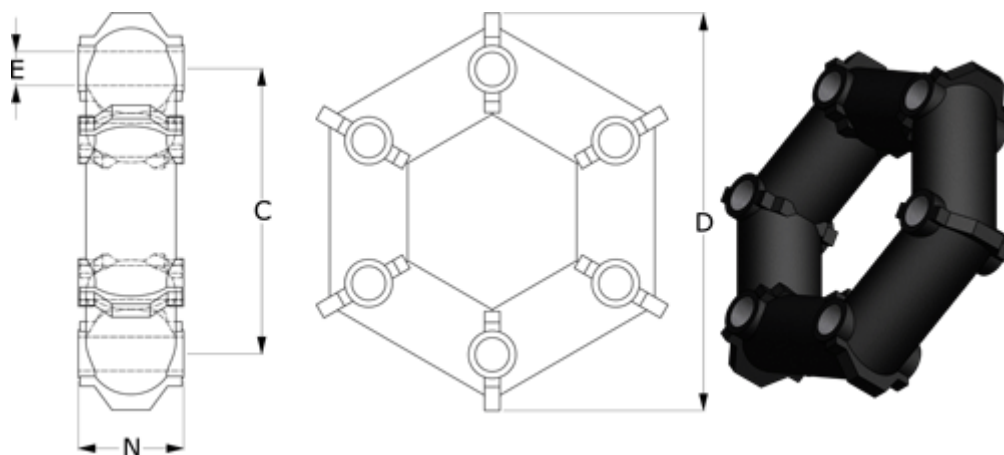

Data Sheet

Article number: 3271131

Description: Ortlinghaus Guide Ring size 31

Measures

C = 100

D = 142

E = for bolt M12

N = 46